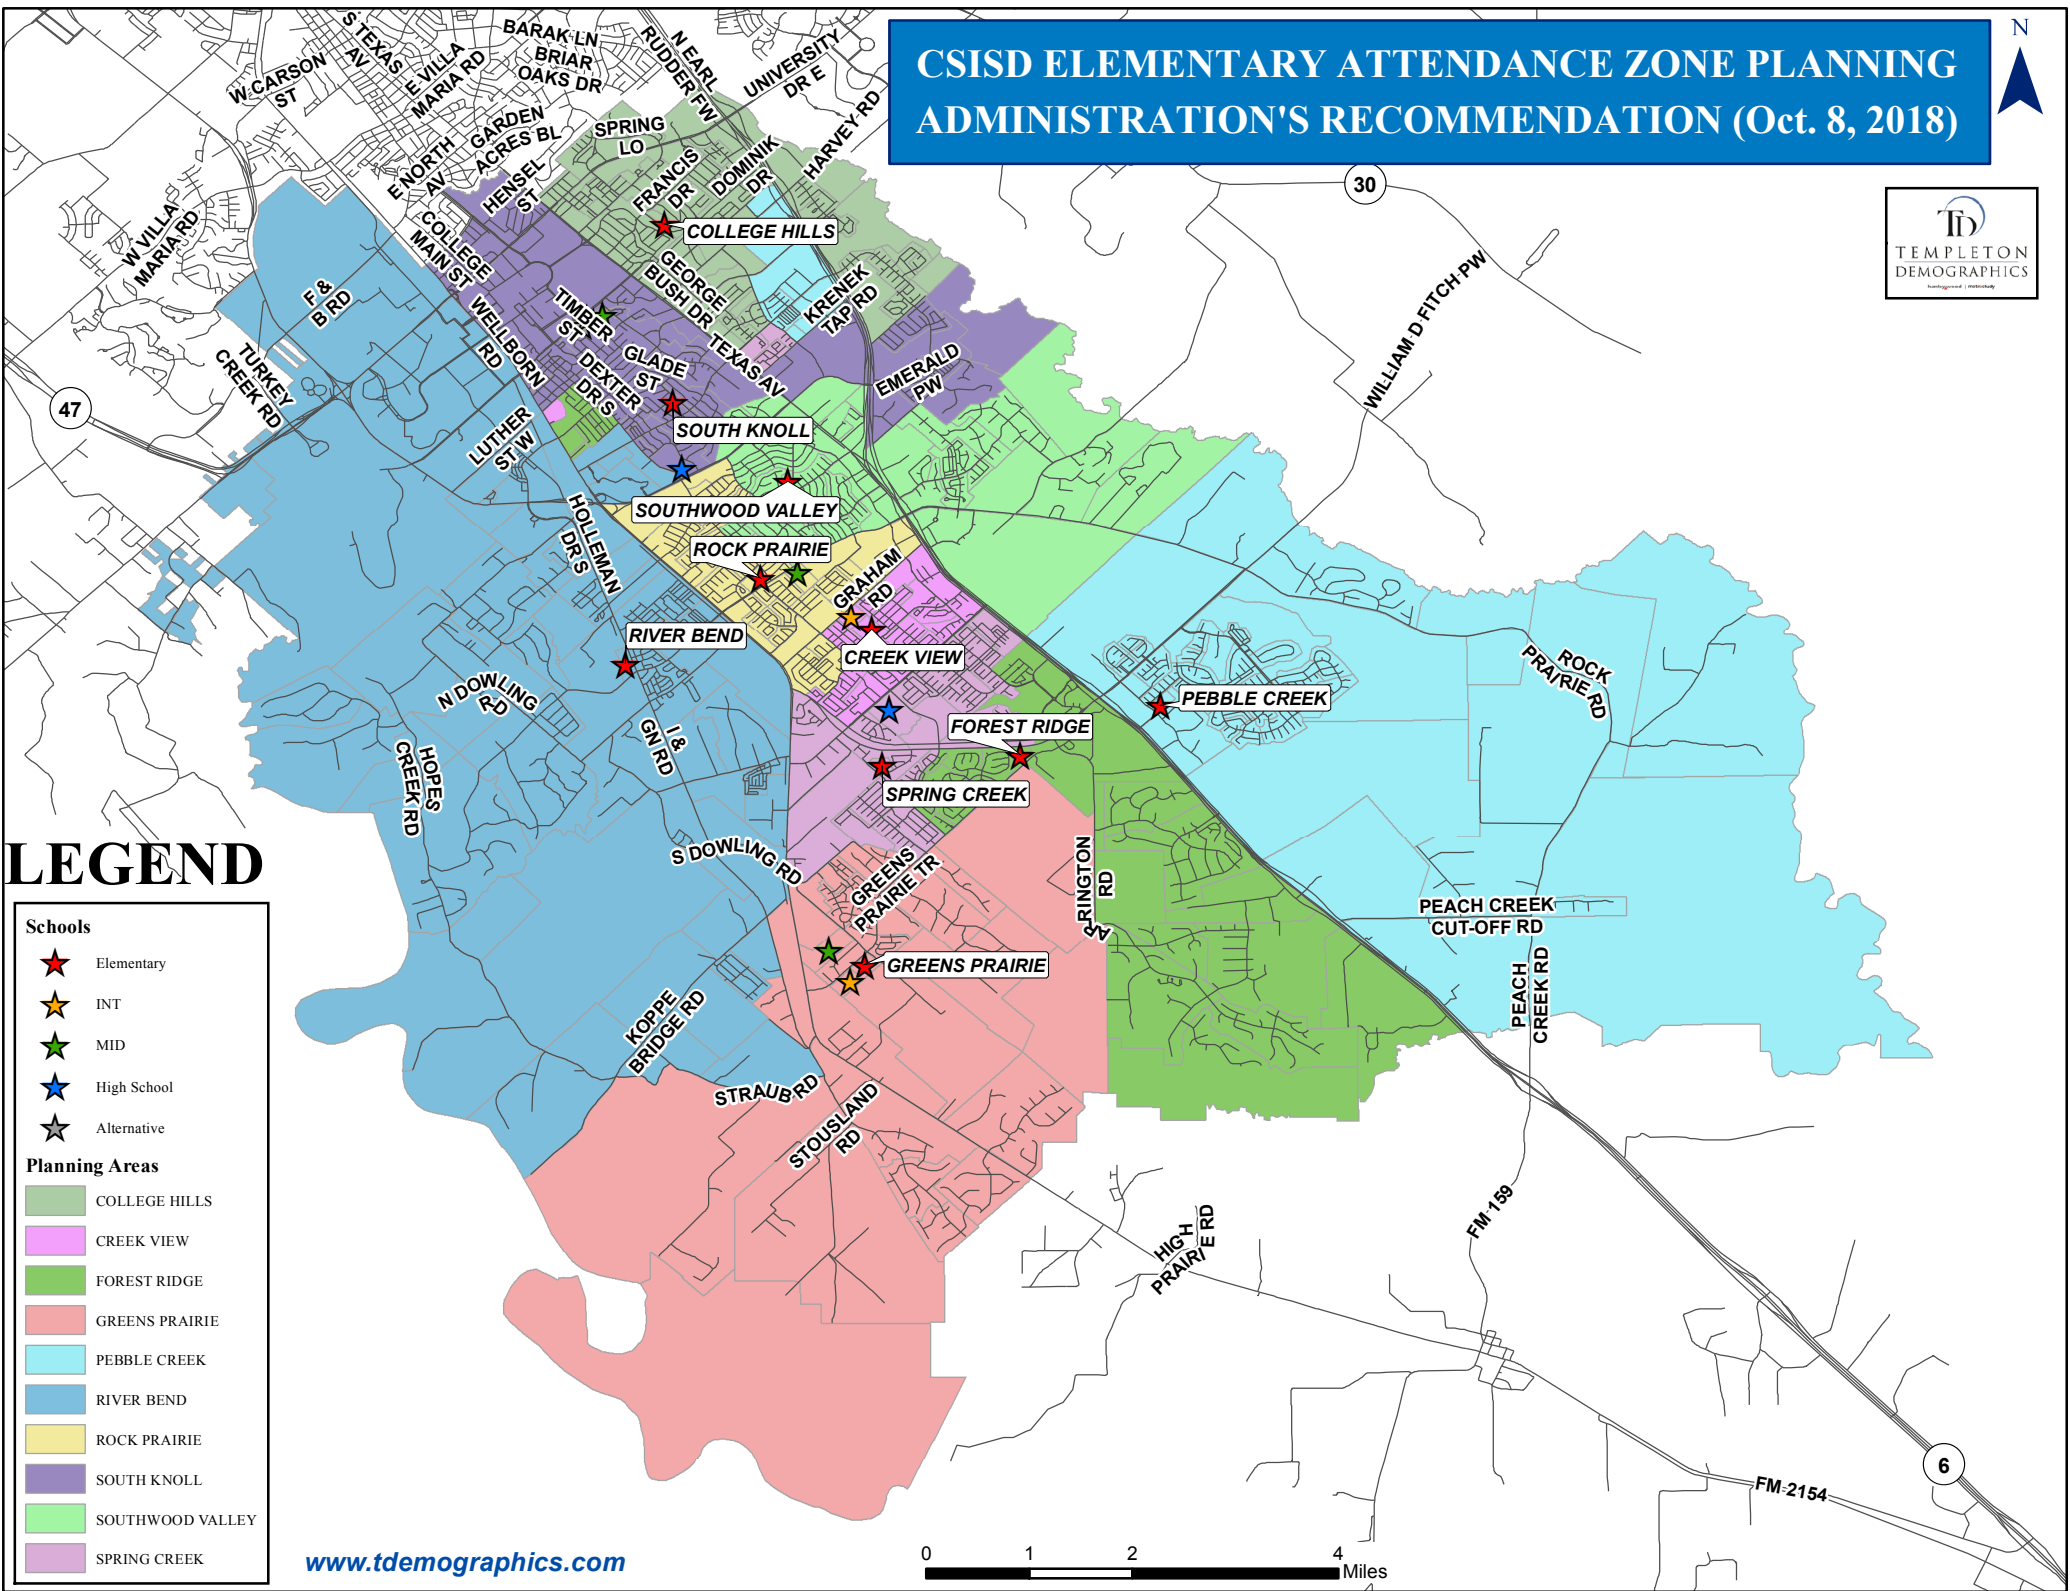

CSISD ELEMENTARY ATTENDANCE ZONE PLANNING ADMINISTRATION'S RECOMMENDATION (Oct. 8, 2018)

LEGEND

- Schools**
- ★ Elementary
 - ★ INT
 - ★ MID
 - ★ High School
 - ★ Alternative
- Planning Areas**
- COLLEGE HILLS
 - CREEK VIEW
 - FOREST RIDGE
 - GREENS PRAIRIE
 - PEBBLE CREEK
 - RIVER BEND
 - ROCK PRAIRIE
 - SOUTH KNOLL
 - SOUTHWOOD VALLEY
 - SPRING CREEK